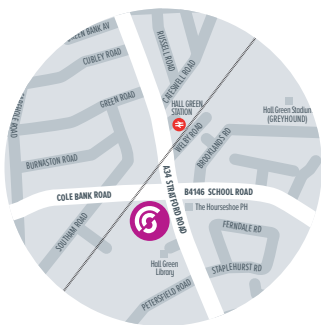

Hall Green Campus

Cole Bank Road, Hall Green, Birmingham, B28 8ES